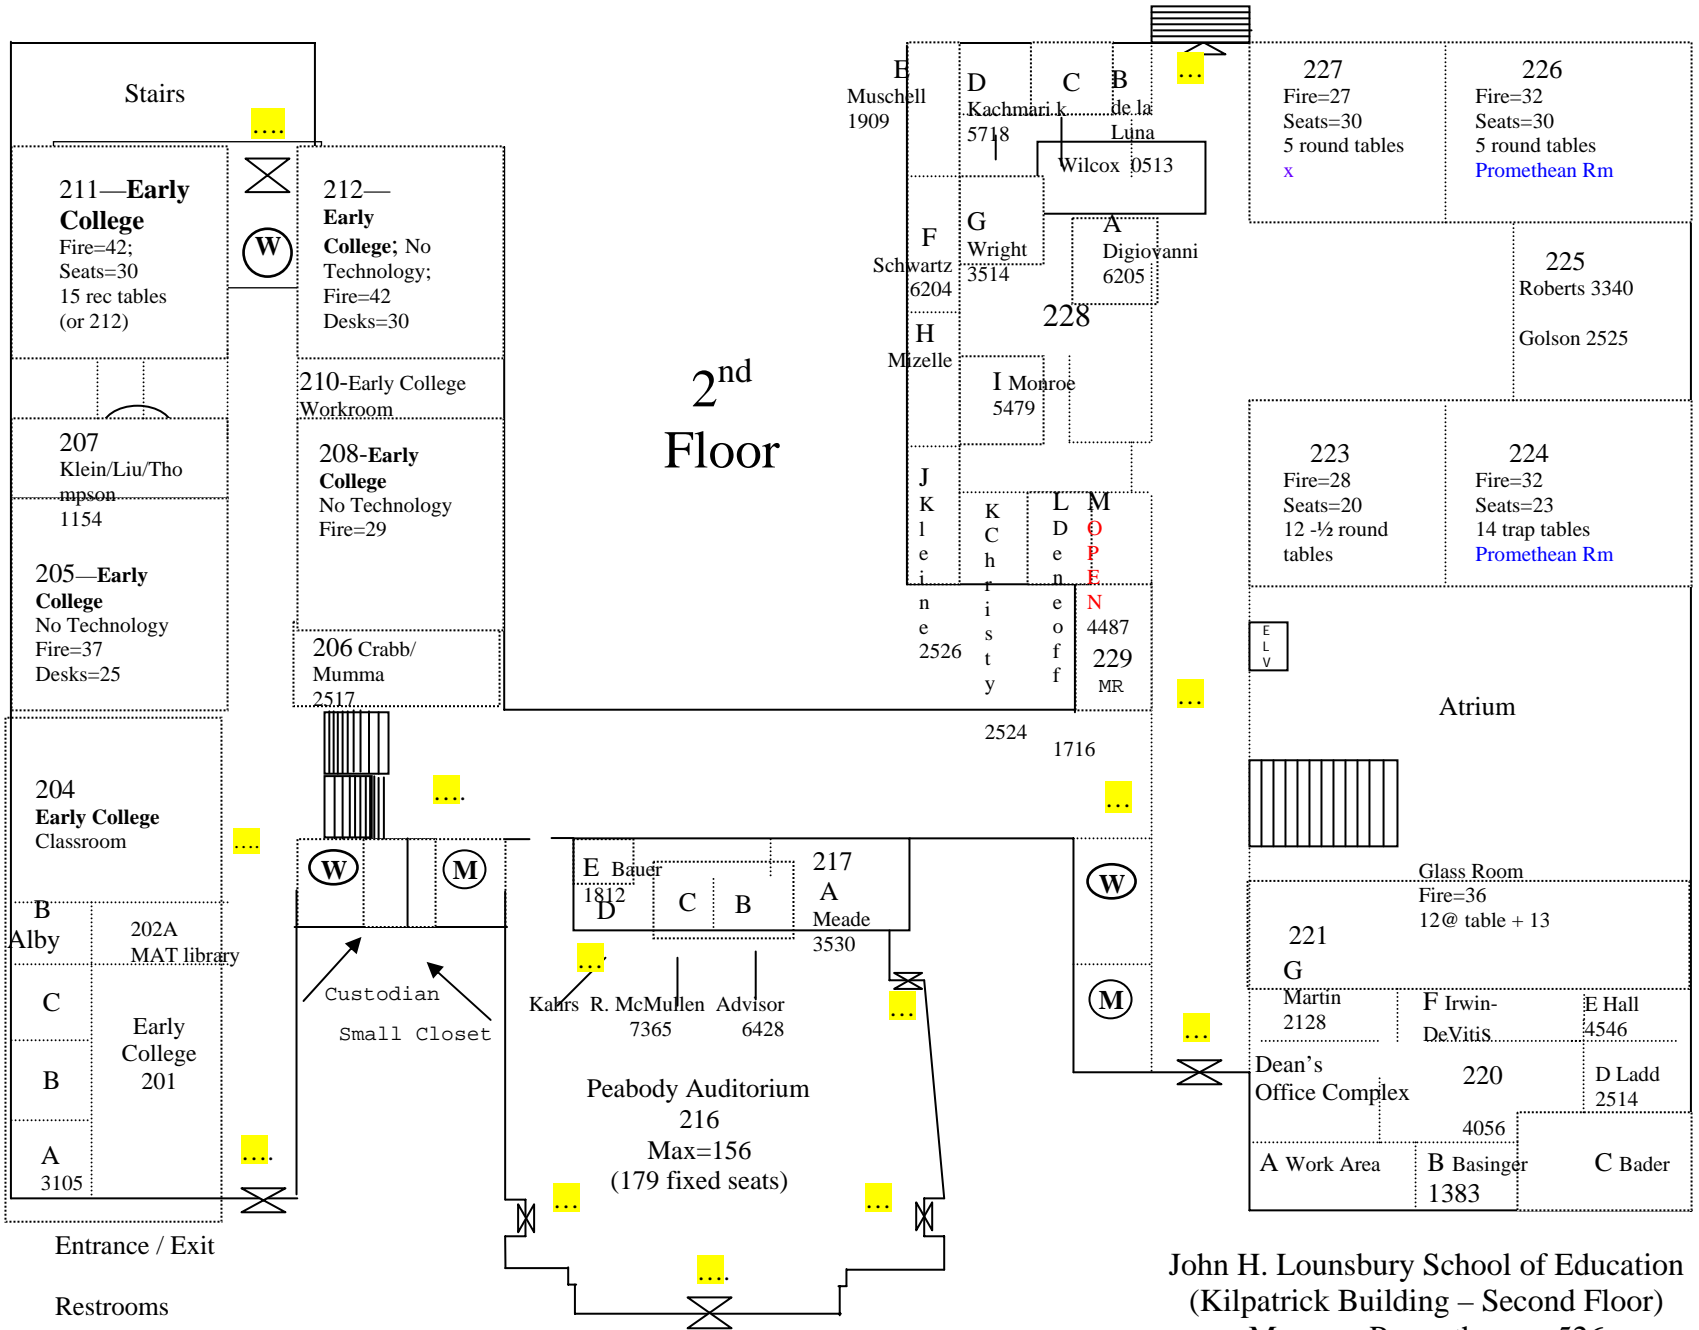

Rooms 108, 111, & 112--SOE has priority scheduling during fall and spring semesters from 8-5, Monday-Sunday. During Maymester, Summer term, and fall and spring evenings, Continuing Education has priority scheduling. (Gormly, 2003)

John H. Lounsbury School of Education  
(Kilpatrick Building – First Floor)

Exit Signs

John H. Lounsbury School of Education  
 (Kilpatrick Building – Second Floor)  
 Macon—Promethean = 526